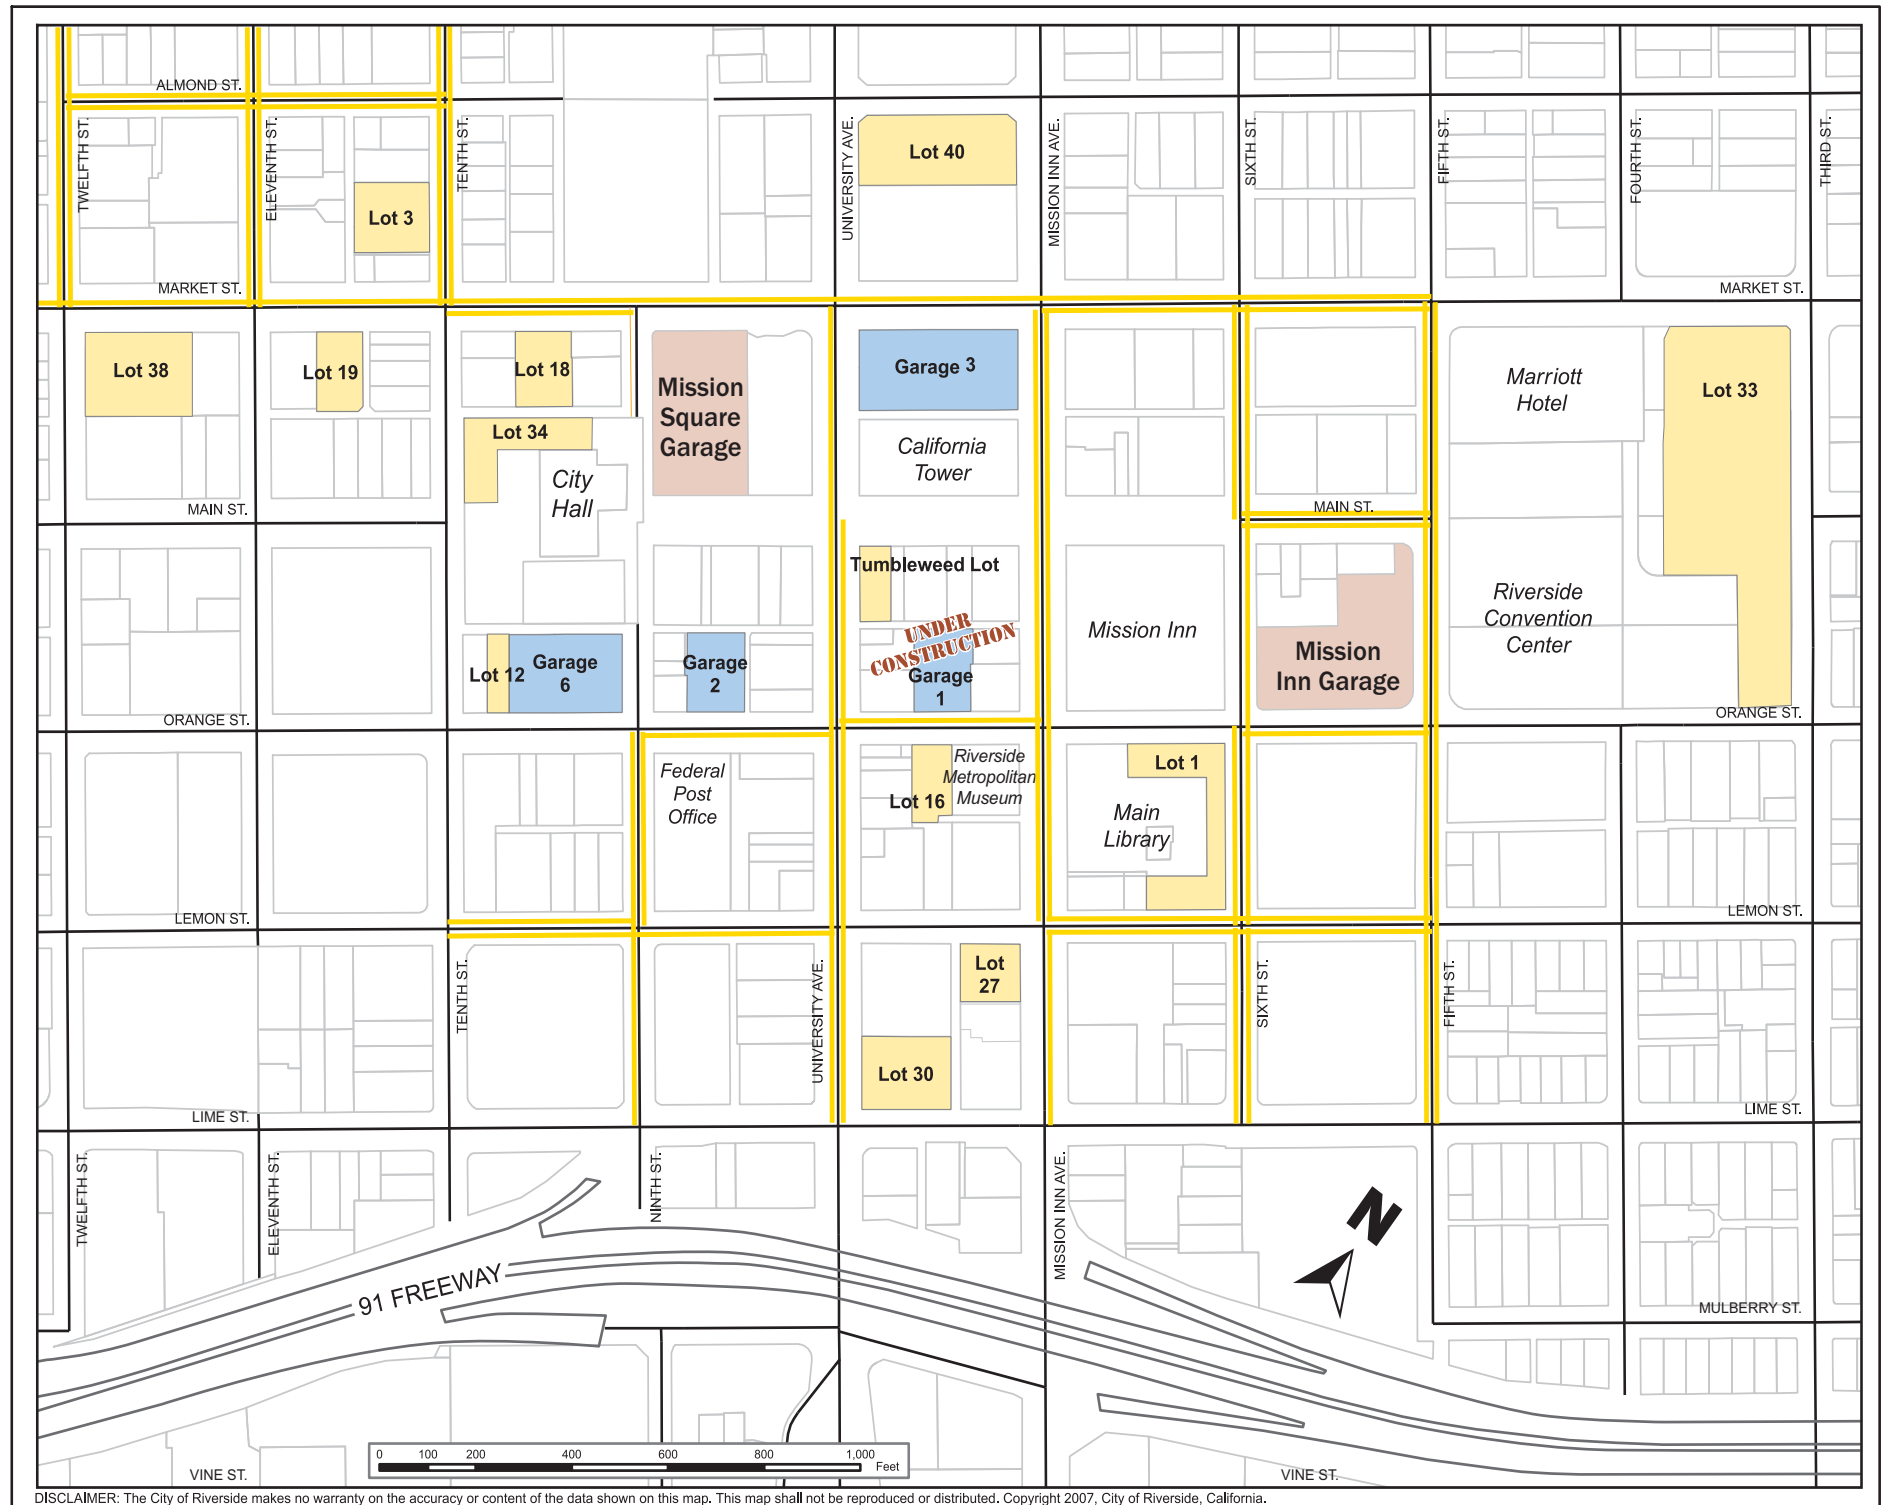

Lot 12: Metered Parking Only

Lot 16: Metered Parking Only

Lot 18: Metered & Permit Parking

Lot 19: Justice Center Parking

Lot 27: Metered & Permit Parking

Lot 30: Metered & Permit Parking

Lot 33: Free Parking (Trolley available)

Lot 34: Visitor Parking (1 hour only)

Lot 38: Justice Center Parking

Lot 40: Metered & Permit Parking

Lot Tumbleweed: Metered Parking Only

All parking lots and garages have parking for disabled persons.

DISCLAIMER: The City of Riverside makes no warranty on the accuracy or content of the data shown on this map. This map shall not be reproduced or distributed. Copyright 2007, City of Riverside, California.